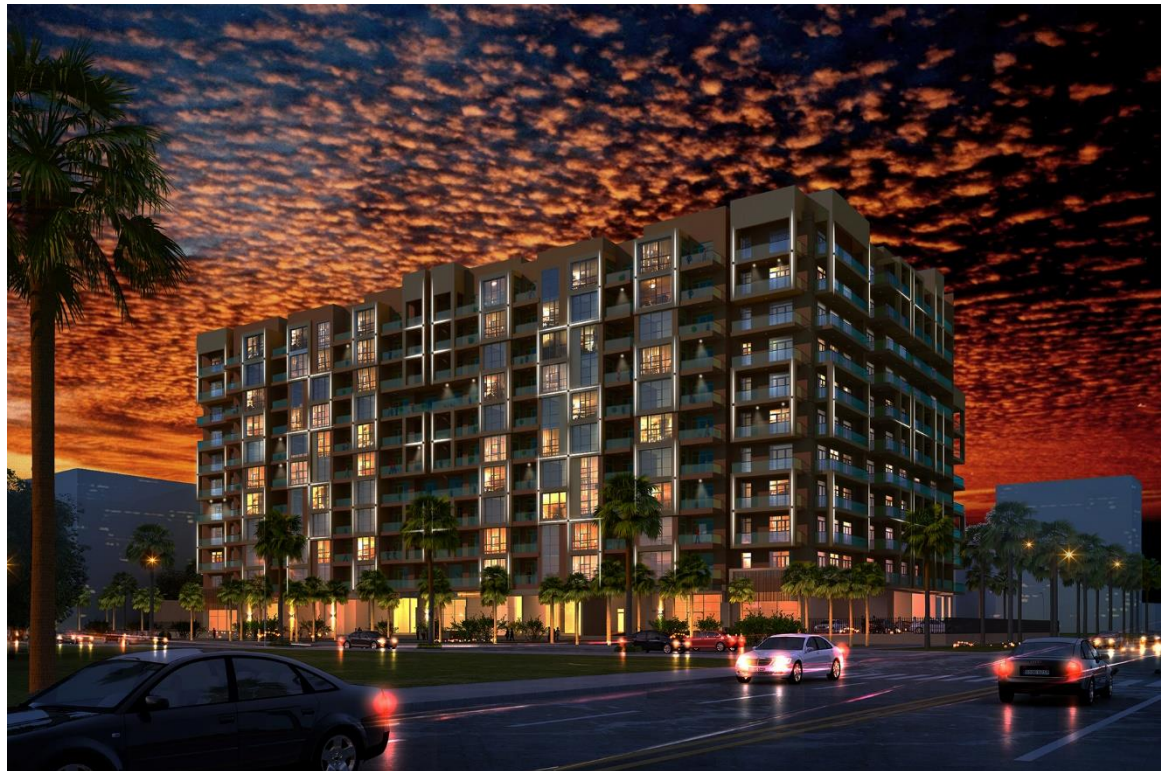

Lighting Design Austria

Sherena/ Dubai, U.A.E.

Facade Lighting Design

1 | Sherena Façade Lighting Rendering

Façade Lighting Rendering

Client:
Rose Homes Investments L.L.C.
Façade lighting design
Location: Dubai/U.A.E.
Year: 2016

1 | Sherena Façade Lighting Front View

Façade Lighting finished Project

Client:
Rose Homes Investments L.L.C.
Façade lighting design
Location: Dubai/*U.A.E.*
Year: 2018

1 | Sherena Façade Lighting Side View