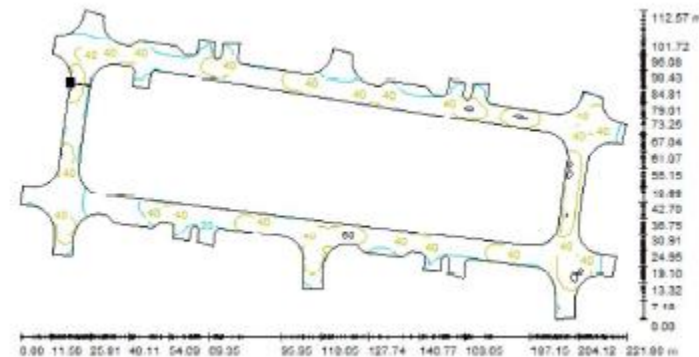

Masterplan Lighting Design

light defines
how we perceive
our world

Masterplan Lighting Design

Design Components

Masterplan lighting is at a bigger scale than almost all other projects and consists primarily of two major components:

Layout Design

Fixture Design

Masterplan Lighting Design Design Process

The main goal of a masterplan project for an independent lighting designer is to meet the requirements of the lighting standards of the city while providing the client with the most cost efficient and aesthetically pleasing design. To achieve this LDA employs lighting calculations.

Masterplan Lighting Design Design Process

A huge component of lighting in a city, is how the light lets you observe your surroundings. For example, there is a stark contrast to how light can let you perceive, or not perceive, color.