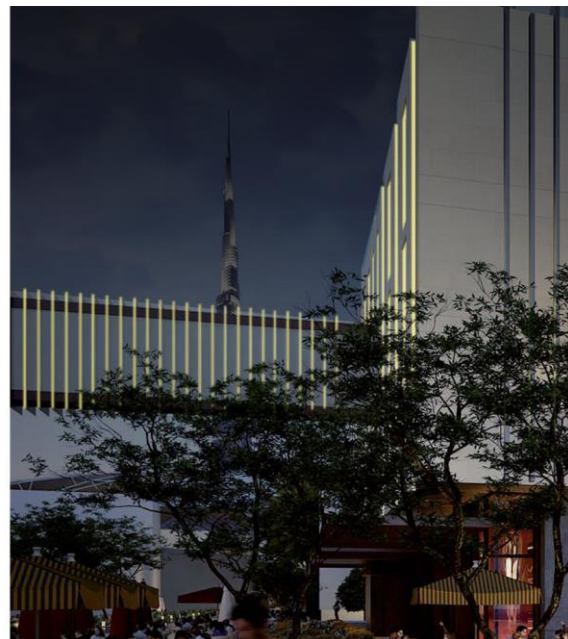

Lighting Design Austria

Hotel 1 / Dubai, U.A.E.

Interior, Exterior, Façade & Landscape Lighting Design

1 | Façade Lighting

Above and below:
Hotel courtyard and exterior areas

Client:
Woods Bagot
Public Realm Lighting Design
Location: *Dubai/U.A.E.*
Year: *2013 – in progress*

2 | Façade Lighting Detail Views

Above Left & Right,
Below Left and Right:
Façade lighting in detail

Client:
Woods Bagot
Public Realm Lighting Design
Location: *Dubai/U.A.E.*
Year: *2013 – in progress*

3 | Interior Views