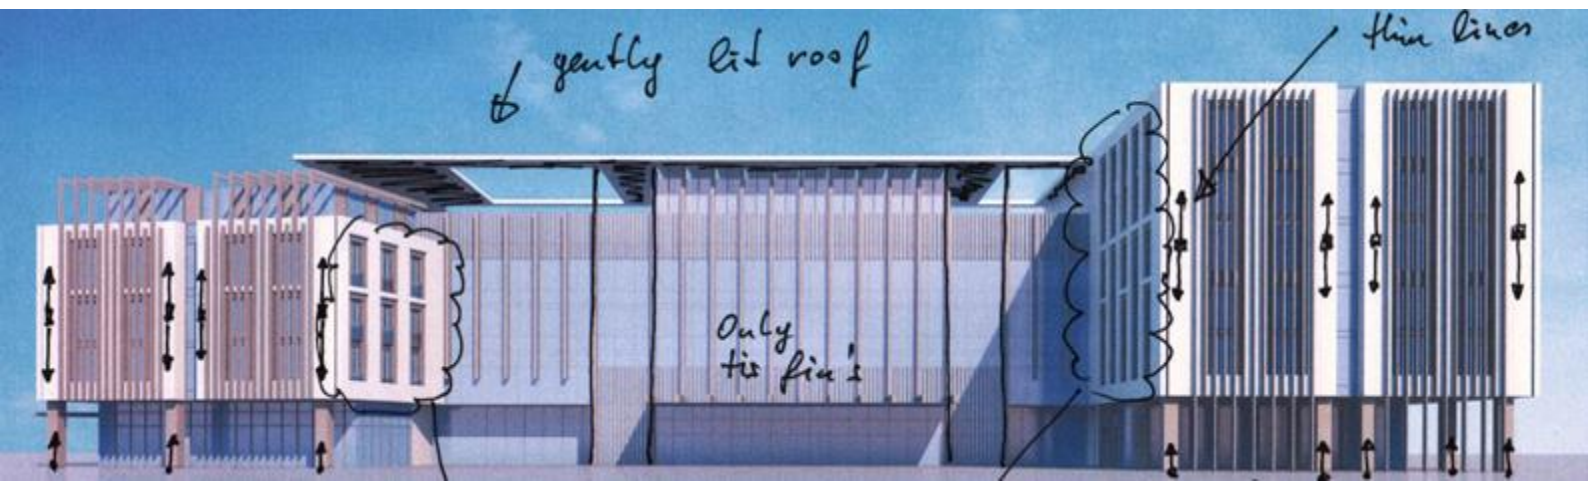

Contact

Headquarter Austria:

Lighting Design Austria e.U.
Marienstrasse 23
3032 Eichgraben
Austria

Tel / Fax: +43 2773 435 34
Mobile: +43 664 16 00 140
E-mail: office@LDA.at
Web: www.LDA.at

Lighting Design Austria on Youtube:
<http://www.youtube.com/watch?v=MEsv73-gV1k>

Directions

Our office in Eichgraben will welcome you based on pre-agreed schedules for meetings:

A) from Vienna on the A1 motorway exit Pressbaum and the federal highway 44 to Eichgraben (distance 25 km).

B) from Linz / Salzburg on the A1 motorway exit St. Christophen, then on the federal highway 19 to Neulengbach and the federal highway 44 to Eichgraben.

© 2013, all rights reserved. Reproduction in whole or in part is prohibited without exception.