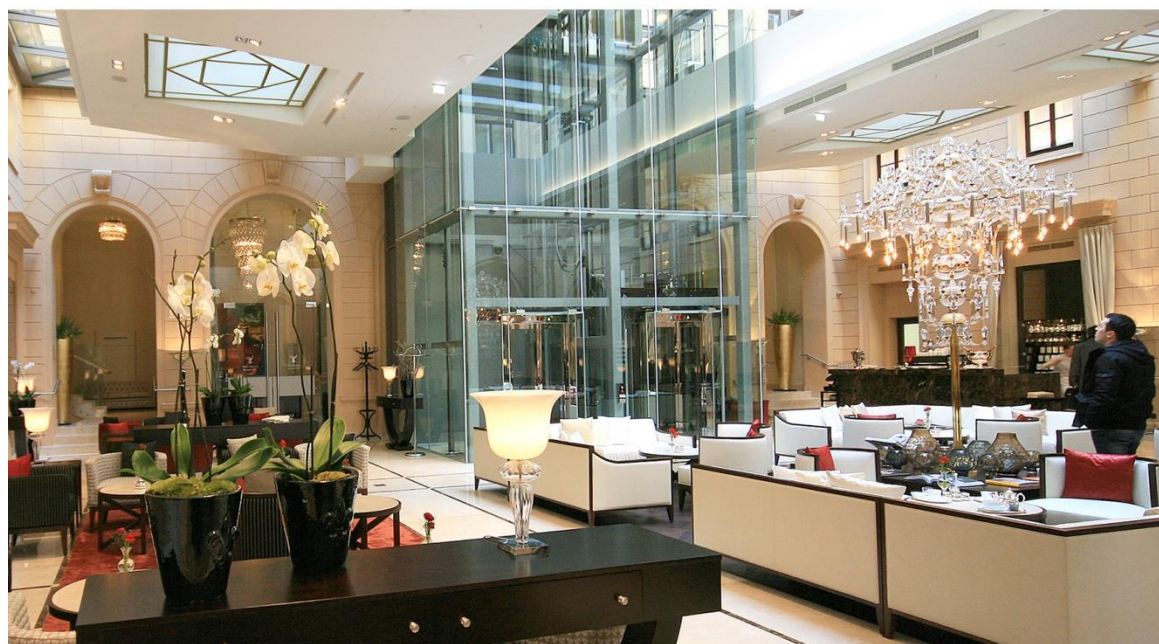

Lighting Design Austria

Kempinski Hotel / Vienna, Austria

Lighting design for all interior and exterior areas

1 | Welcome Area / Kempinski Hotel

Above:
Reception

Below:
Lounge

Client:
Parr Solution
Lighting design
for all interior and exterior areas
Location: *Vienna, Austria*
Year: *2009 - 2013*

2 | Rooms Area / Kempinski Hotel

Above Left:
Accent lighting

Above Right:
Bathroom lighting

Below:
Master Bedroom

Client:
Porro Solution
Lighting design
for all interior and exterior areas
Location: *Vienna, Austria*
Year: *2009 - 2013*

3 | Dining Area / Kempinski Hotel

Above:
Fine dining

Below:
Night bar

Client:
Porr Solution
Lighting design
for all interior and exterior areas
Location: *Vienna, Austria*
Year: *2009 - 2013*

4 | Spa Area / Kempinski Hotel