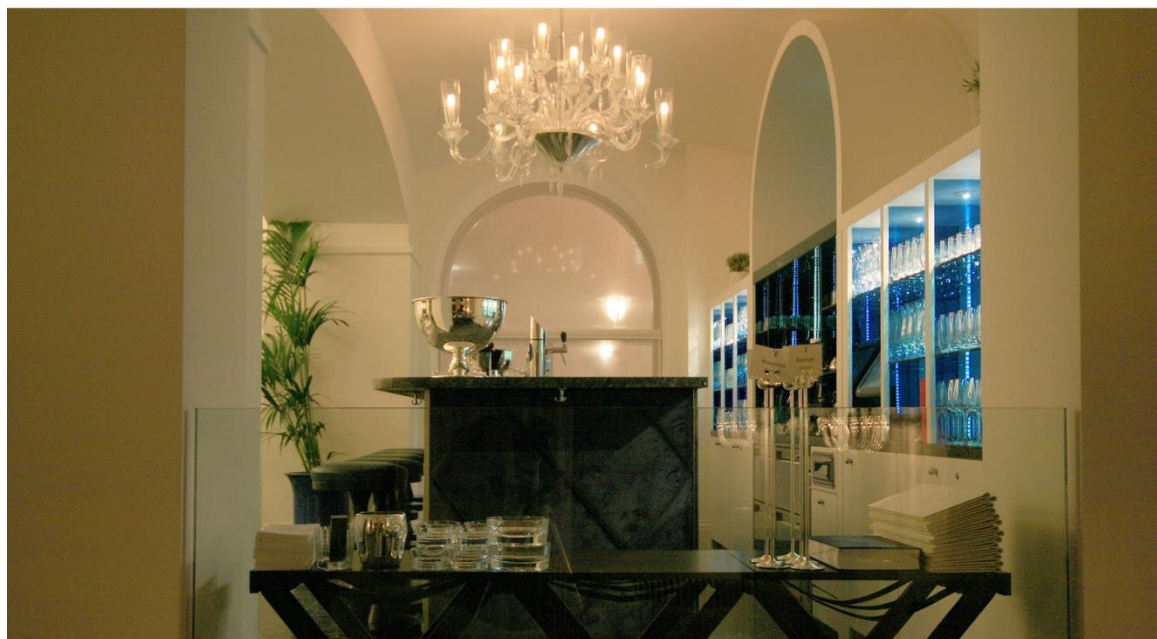

Lighting Design Austria

Kempinski Hotel / Vienna, Austria

Lighting design for all interior and exterior areas

1 | Welcome Area / Kempinski Hotel

Above:
Reception

Below:
Lounge

Client:
Parr Solution
Lighting design
for all interior and exterior areas
Location: *Vienna, Austria*
Year: *2009 - 2013*

2 | Rooms Area / Kempinski Hotel

Above Left:
Accent lighting

Above Right:
Bathroom lighting

Below:
Master Bedroom

Client:
Porro Solution
Lighting design
for all interior and exterior areas
Location: *Vienna, Austria*
Year: *2009 - 2013*

3 | Dining Area / Kempinski Hotel

Above:
Fine dining

Below:
Night bar

Client:
Porr Solution
Lighting design
for all interior and exterior areas
Location: *Vienna, Austria*
Year: *2009 - 2013*

4 | Spa Area / Kempinski Hotel