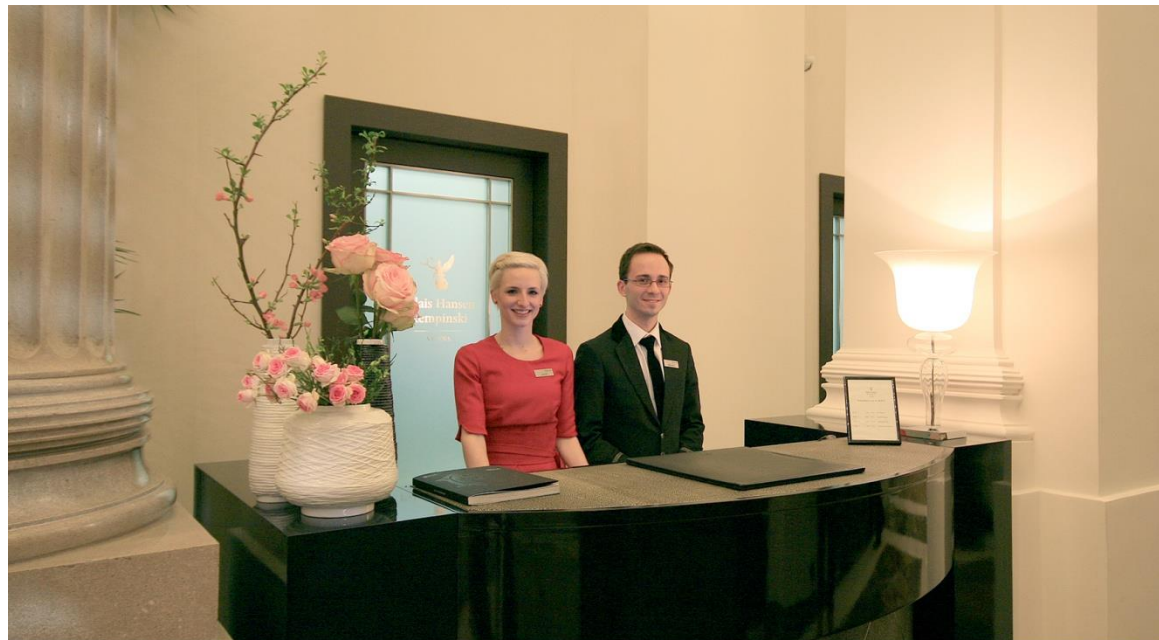

Lighting Design Austria

Kempinski Hotel / Vienna, Austria

Lighting design for all interior and exterior areas

1 | Welcome Area / Kempinski Hotel

Above:
Reception

Below:
Lounge

Client:
Parr Solution
Lighting design
for all interior and exterior areas
Location: *Vienna, Austria*
Year: *2009 - 2013*

2 | Rooms Area / Kempinski Hotel

Above Left:
Accent lighting

Above Right:
Bathroom lighting

Below:
Master Bedroom

Client:
Porro Solution
Lighting design
for all interior and exterior areas
Location: *Vienna, Austria*
Year: *2009 - 2013*

3 | Dining Area / Kempinski Hotel

Above:
Fine dining

Below:
Night bar

Client:
Porr Solution
Lighting design
for all interior and exterior areas
Location: *Vienna, Austria*
Year: *2009 - 2013*

4 | Spa Area / Kempinski Hotel