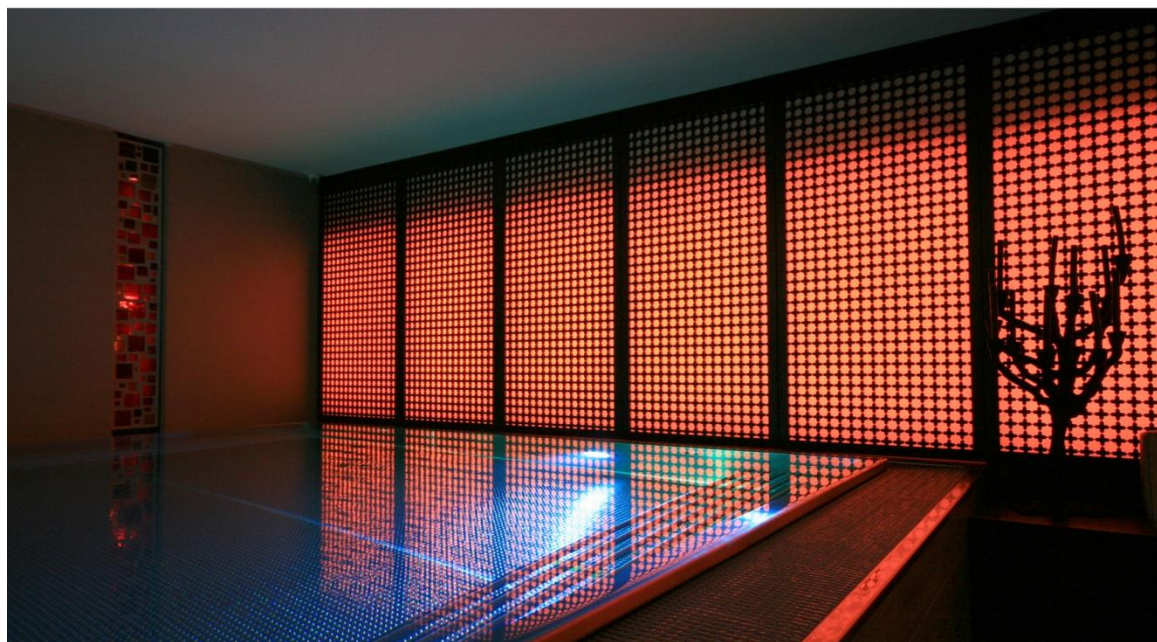

4 | Spa Area / Kempinski Hotel

Above:
Lounge

Below:
Pool area

Client:
Parr Solution
Lighting design
for all interior and exterior areas
Location: *Vienna, Austria*
Year: *2009 - 2013*