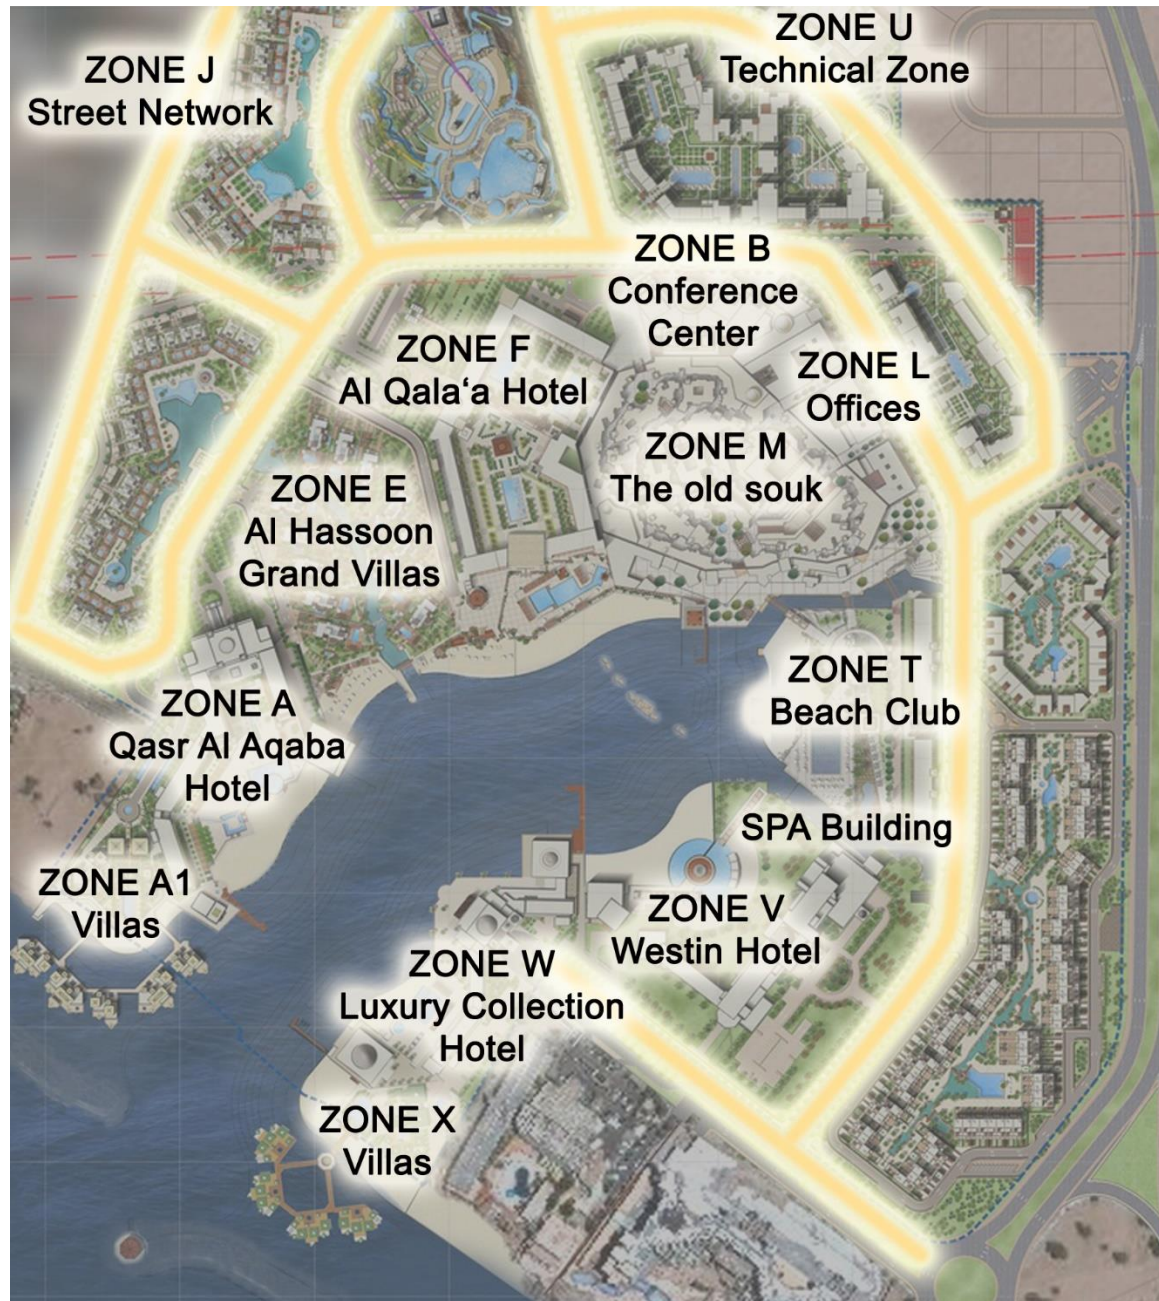

Lighting Design Austria

Saraya Aqaba Resort - Aqaba/Jordan

- work in progress -

Facade Lighting
Interior Lighting
Landscape Lighting
Street Lighting

The Project

The Saraya Aqaba Resort aims to become a focal point for touristic activity at the northern edge of the Red Sea in Aqaba, centered around seven luxury hotels each with its own distinct identity.

The originally narrow beach frontage of the site has been extended inland through the inclusion of a man-made lagoon, on the banks of which the main facilities will be located.

At the centre of the site, a traditional Arab town centre has been recreated, lending a unique theme to the development of the Saraya project.

Total land surface area: 615,000 m²

Total built-up area: 465,000 m²

Total project cost: USD 1.1 billion

LDA was invited to collaborate as lighting design consultant in the areas of Façade Lighting, Interior and Exterior Lighting, Landscape as well as Street Lighting for the project.

1 | Project Master Layout and Zones Overview

2 | Current State of Building Site

Above:
ZONE F
Al Qala'a Hotel

Below:
ZONE A:
Qasr Al Aqaba Hotel

3 | Current State of Building Site

Above and Below:
ZONE W
Luxury Collection Hotel