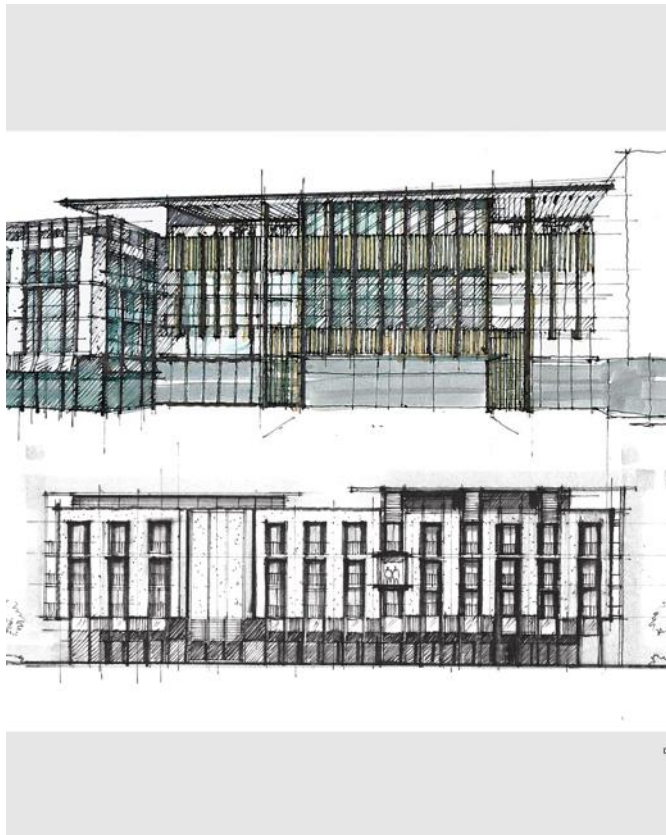

LDA Lighting Design Process

Input from client: Project concepts, sketches, drawings, visualizations, photos