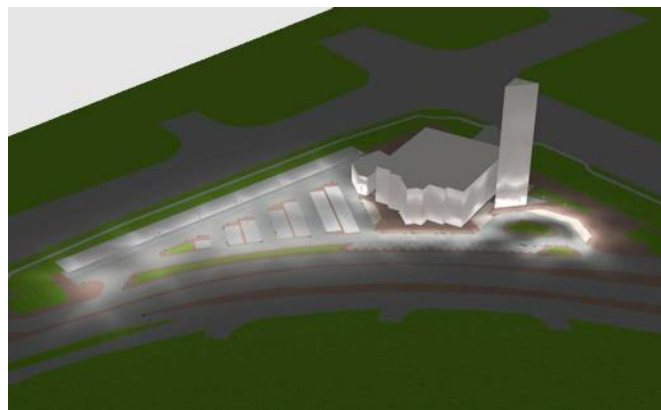

LDA Lighting Design Process

Lighting concept: Initial lighting design concept proposals