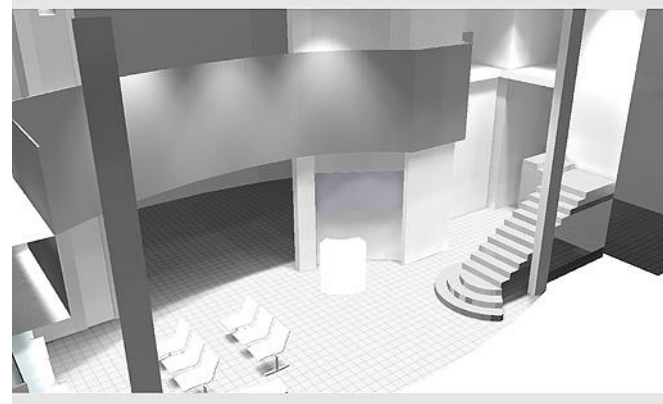

LDA Lighting Design Process

Fixtures: Alternative proposals for lighting fixtures based on simulation and analysis comparison