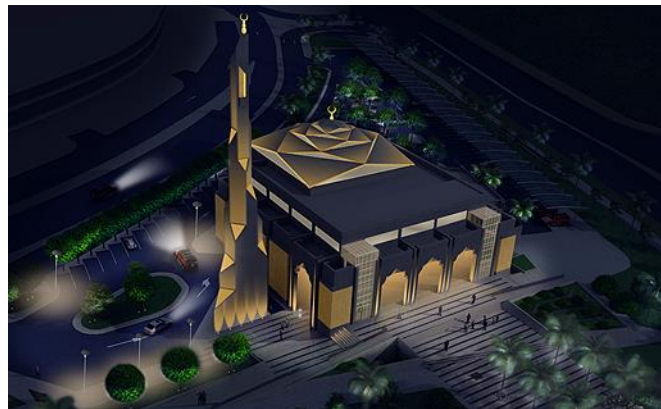

LDA Lighting Design Process

Lighting concept: Initial lighting design concept proposals