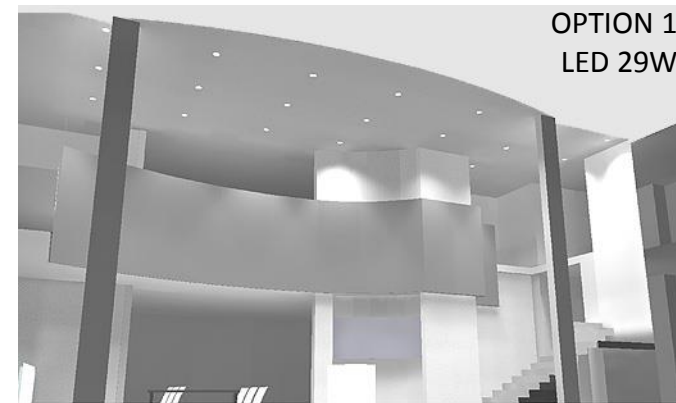

LDA Lighting Design Process

Fixtures: Alternative proposals for lighting fixtures based on simulation and analysis comparison