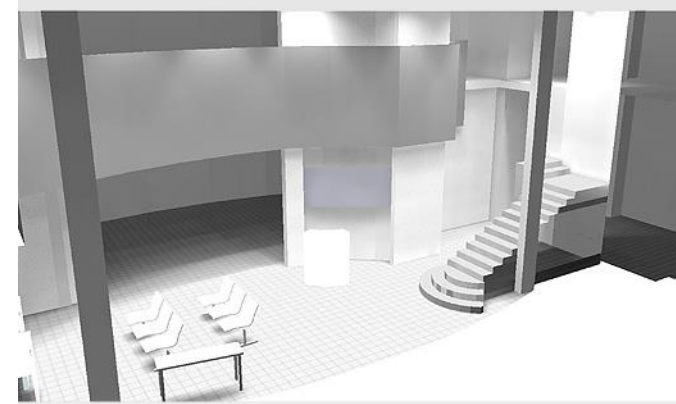

LDA Lighting Design Process

Fixtures: Alternative proposals for lighting fixtures based on simulation and analysis comparison