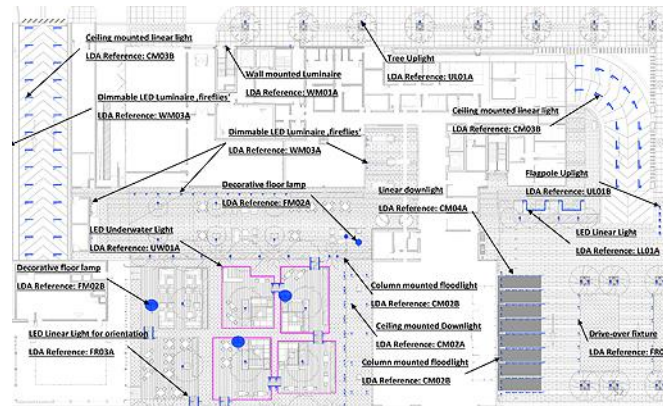

## LDA Lighting Design Process

**Fixtures testing importance:** Comparison between manufacturer specifications and measurements

LED Downlights Test				
Manufacturer Specifications				Actual Measurements*
<b>Fixture A</b> IP 44 Ceiling cutout: φ 78 mm	Light source output: 1000 lm Luminaire light output: 829 lm Distribution angle: 48°	P <sub>sys</sub>	15 W	15,5 W (P <sub>VA</sub> 16,5 VA)
		T <sub>C</sub>	3000 K	3166 K
		E <sub>max</sub> **	653 lux	819,2 lux
<b>Fixture B</b> IP 20 Ceiling cutout: φ 70 mm	Light source output: 1000 lm Luminaire light output: no information Distribution angle: 40°	P <sub>sys</sub>	15 W	16,1 W (P <sub>VA</sub> 17,2 VA)
		T <sub>C</sub>	3000 K	2985 K
		E <sub>max</sub> **	1016 lux	587 lux
<b>Fixture C</b> IP 44 Ceiling cutout: φ 70 mm	Light source output: 1000 lm Luminaire light output: 547 lm Distribution angle: 44°	P <sub>sys</sub>	11,4 W	11 W (P <sub>VA</sub> 12,6 VA)
		T <sub>C</sub>	3000 K	3000 K
		E <sub>max</sub> **	414 lux	420 lux

\*Measurements taken at 1.4m distance from source, one hour after turning the fixture on.  
 \*\*Simulation in DialUX software using manufacturer's photometric data and maintenance factor of 1, with same geometry as measurements.

## LDA Lighting Design Process

**Fixtures:** Alternative proposals for lighting fixtures based on simulation and analysis comparison

## LDA Lighting Design Process

Output: Technical drawings, fixtures detailed information, visualizations