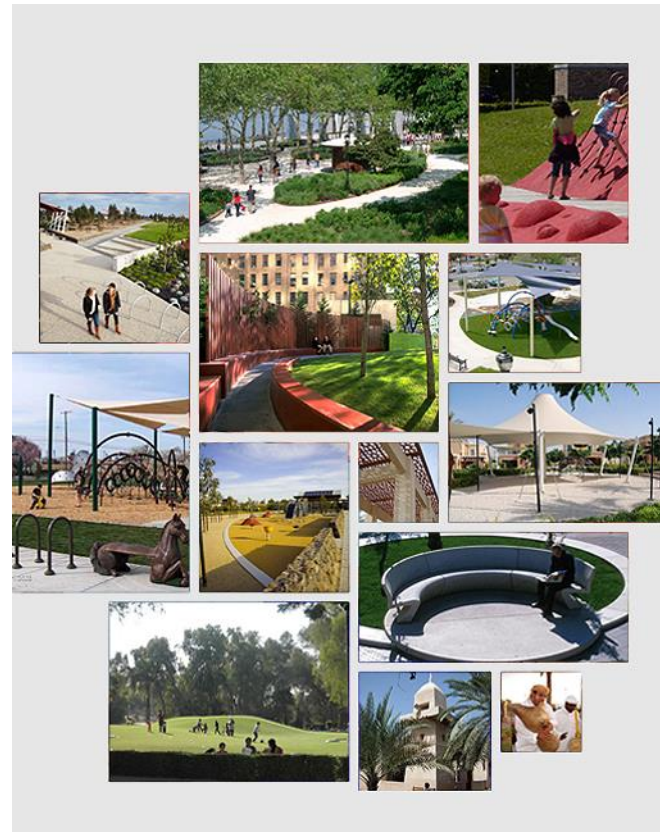

**Access**  
Primary entrances into Family Parks are typically gained from all surrounding edges of the park environment. Public Art may be incorporated in the Family Park, as well. Linked to a minimum of two adjacent streets, Family Park areas are well monitored and maintained by direct visibility from the street corridors. Vehicular access into the parks is limited to small vehicles.

**Program Summary**

- Passive spaces
- Active spaces
- Areas for rest and respite
- Children's play
- Meeting place

**Infrastructure**

- Toddler playground
- Junior playground
- Informal gathering area
- Shaded seating
- Mosque integration plaza
- Lawn
- Landscape lighting
- Signage

Play structures: 100%  
Informal play: 40%

Gathering areas: 100%  
Informal gathering: 40%

**Furniture**

1 Seating Area per 20 km of primary pathway  
1 Seating Area per 40 km of secondary pathway