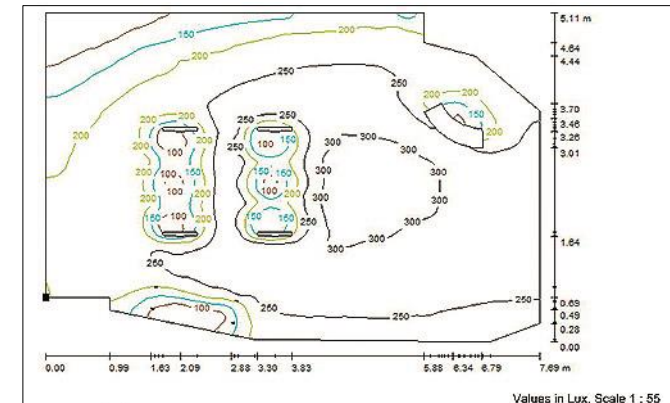

LDA Lighting Design Process

Fixtures: Alternative proposals for lighting fixtures based on simulation and analysis comparison