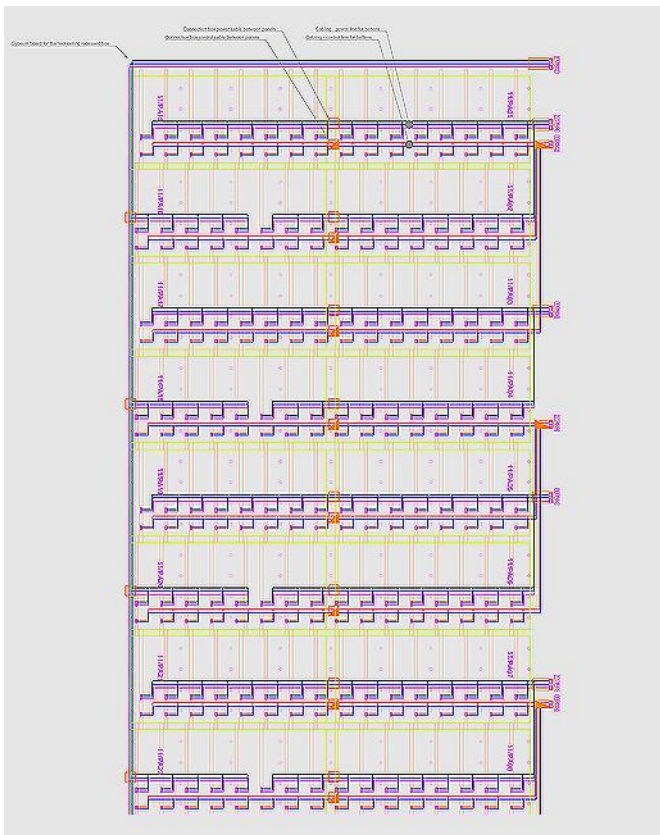

## LDA Lighting Design Process

**Fixtures testing importance:** Comparison between manufacturer specifications and measurements

LED Downlights Test				
Manufacturer Specifications				Actual Measurements*
<b>Fixture A</b> IP 44 Ceiling cutout: φ 78 mm	Light source output: 1000 lm Luminaire light output: 829 lm Distribution angle: 48°	P <sub>sys</sub>	15 W	15,5 W (P <sub>VA</sub> 16,5 VA)
		T <sub>C</sub>	3000 K	3166 K
		E <sub>max</sub> **	653 lux	819,2 lux
<b>Fixture B</b> IP 20 Ceiling cutout: φ 70 mm	Light source output: 1000 lm Luminaire light output: no information Distribution angle: 40°	P <sub>sys</sub>	15 W	16,1 W (P <sub>VA</sub> 17,2 VA)
		T <sub>C</sub>	3000 K	2985 K
		E <sub>max</sub> **	1016 lux	587 lux
<b>Fixture C</b> IP 44 Ceiling cutout: φ 70 mm	Light source output: 1000 lm Luminaire light output: 547 lm Distribution angle: 44°	P <sub>sys</sub>	11,4 W	11 W (P <sub>VA</sub> 12,6 VA)
		T <sub>C</sub>	3000 K	3000 K
		E <sub>max</sub> **	414 lux	420 lux

\*Measurements taken at 1.4m distance from source, one hour after turning the fixture on.  
 \*\*Simulation in DialUX software using manufacturer's photometric data and maintenance factor of 1, with same geometry as measurements.

## LDA Lighting Design Process

**Fixtures:** Alternative proposals for lighting fixtures based on simulation and analysis comparison

## LDA Lighting Design Process

Output: Technical drawings, fixtures detailed information, visualizations