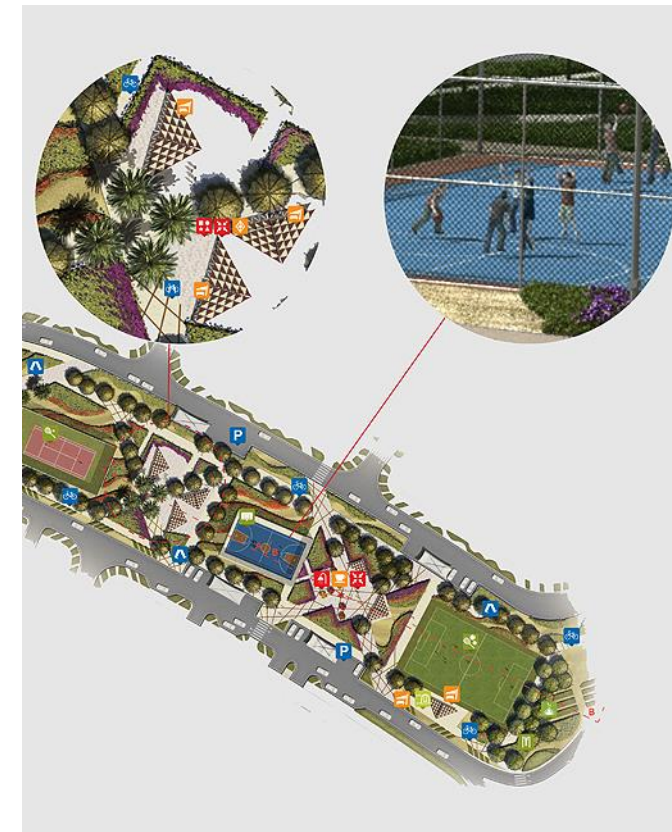

**Access**  
Primary entrances into Family Parks are typically gained from all surrounding edges of the park environment. Public Art may be incorporated in the Family Park, as well. Linked to a minimum of two adjacent streets, Family Park areas are well monitored and maintained by direct visibility from the street corridors. Vehicular access into the parks is limited to small vehicles.

**Program Summary**

- Passive spaces
- Active spaces
- Areas for rest and respite
- Children's play
- Meeting place

**Infrastructure**

- Toddler playground
- Junior playground
- Informal gathering area
- Shaded seating
- Mosque integration plaza
- Lawn
- Landscape lighting
- Signage

**Hardscape & Softscape Breakdown**

Hardscape & Softscape: 60% Hardscape, 40% Softscape

Softscape Breakdown: 20% Groundcover, 40% Lawn, 40% Shrub

**Minimum Shading Requirements**

Primary path: 80%  
Secondary path: 60%

Play structures: 100%  
Informal play: 40%

Gathering areas: 100%  
Informal gathering: 40%

**Furniture**

1 Seating Area per 20 km of primary pathway  
1 Seating Area per 40 km of secondary pathway