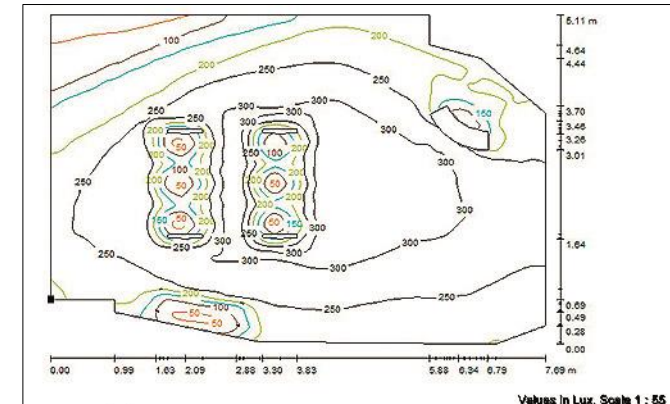

LDA Lighting Design Process

Fixtures: Alternative proposals for lighting fixtures based on simulation and analysis comparison