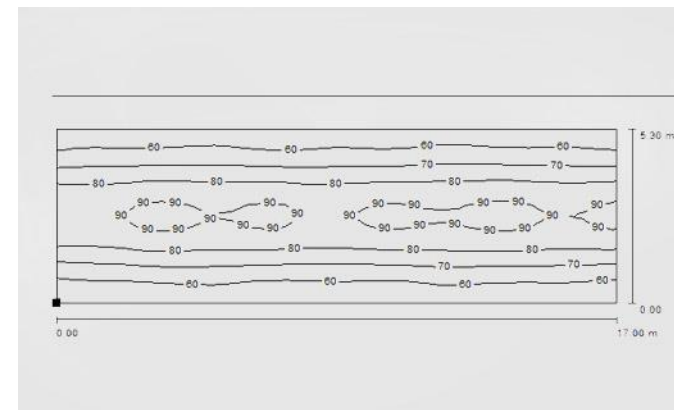

LDA Lighting Design Process

Lighting concept: Initial lighting design concept proposals