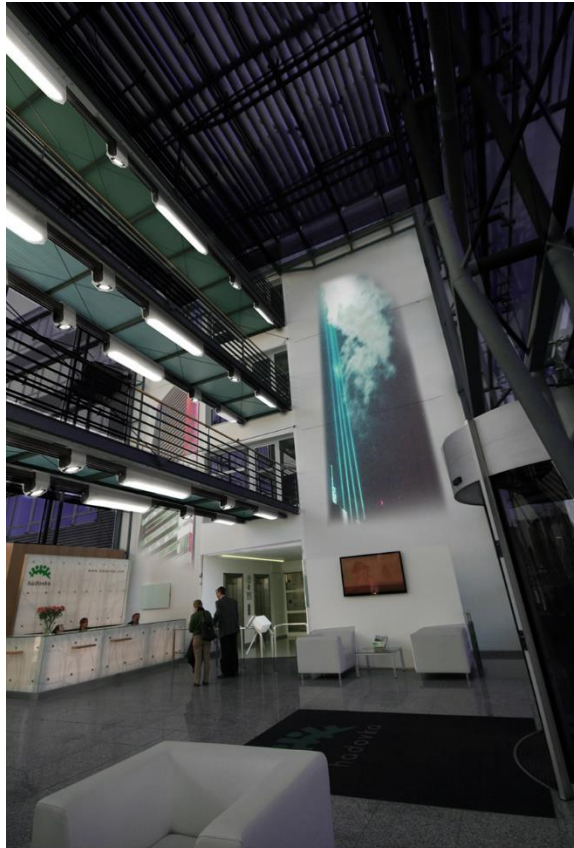

2 | Hadovka Office Design Rendering

Renderings of interior space
with lighting design

Client:

Hadovka Property SRO

Façade, Landscape and Interior
lighting design

Location: *Prague/Czech Republic*

Year: 2016