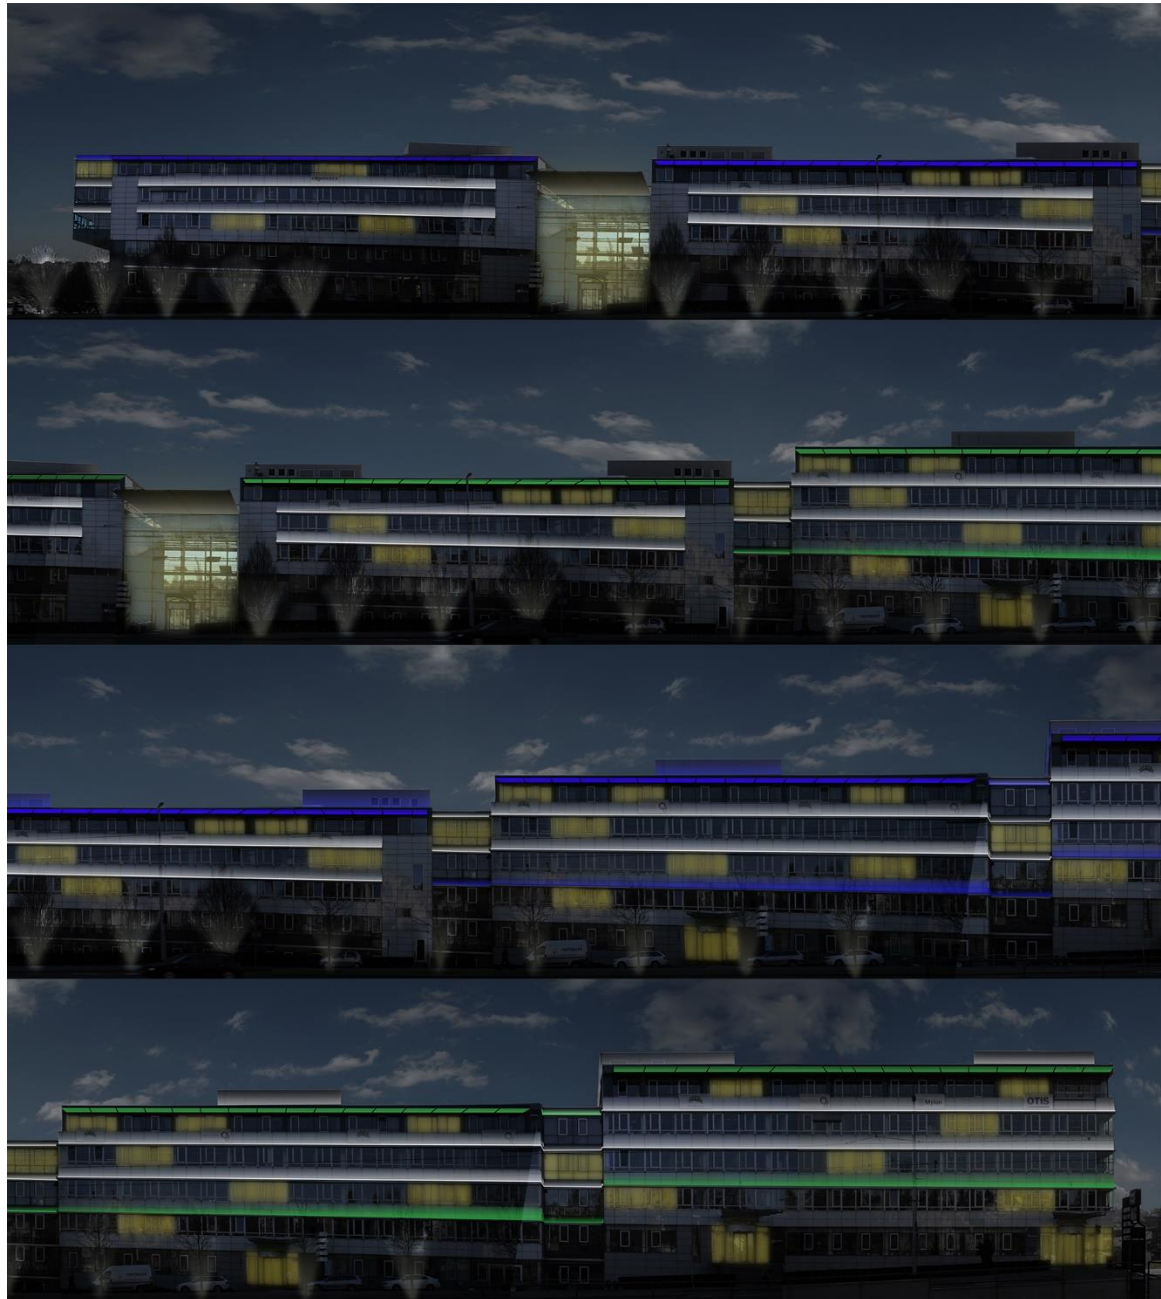

Lighting Design Austria

Hadovka Office/ Prague, Czech Republic

Facade Lighting Design

1 | Hadovka Office Façade Lighting Renderings

Façade Lighting Renderings

Client:
Hadovka Property SRO
Façade, Landscape, and Interior
lighting design
Location: Prague/*Czech Republic*
Year: 2016